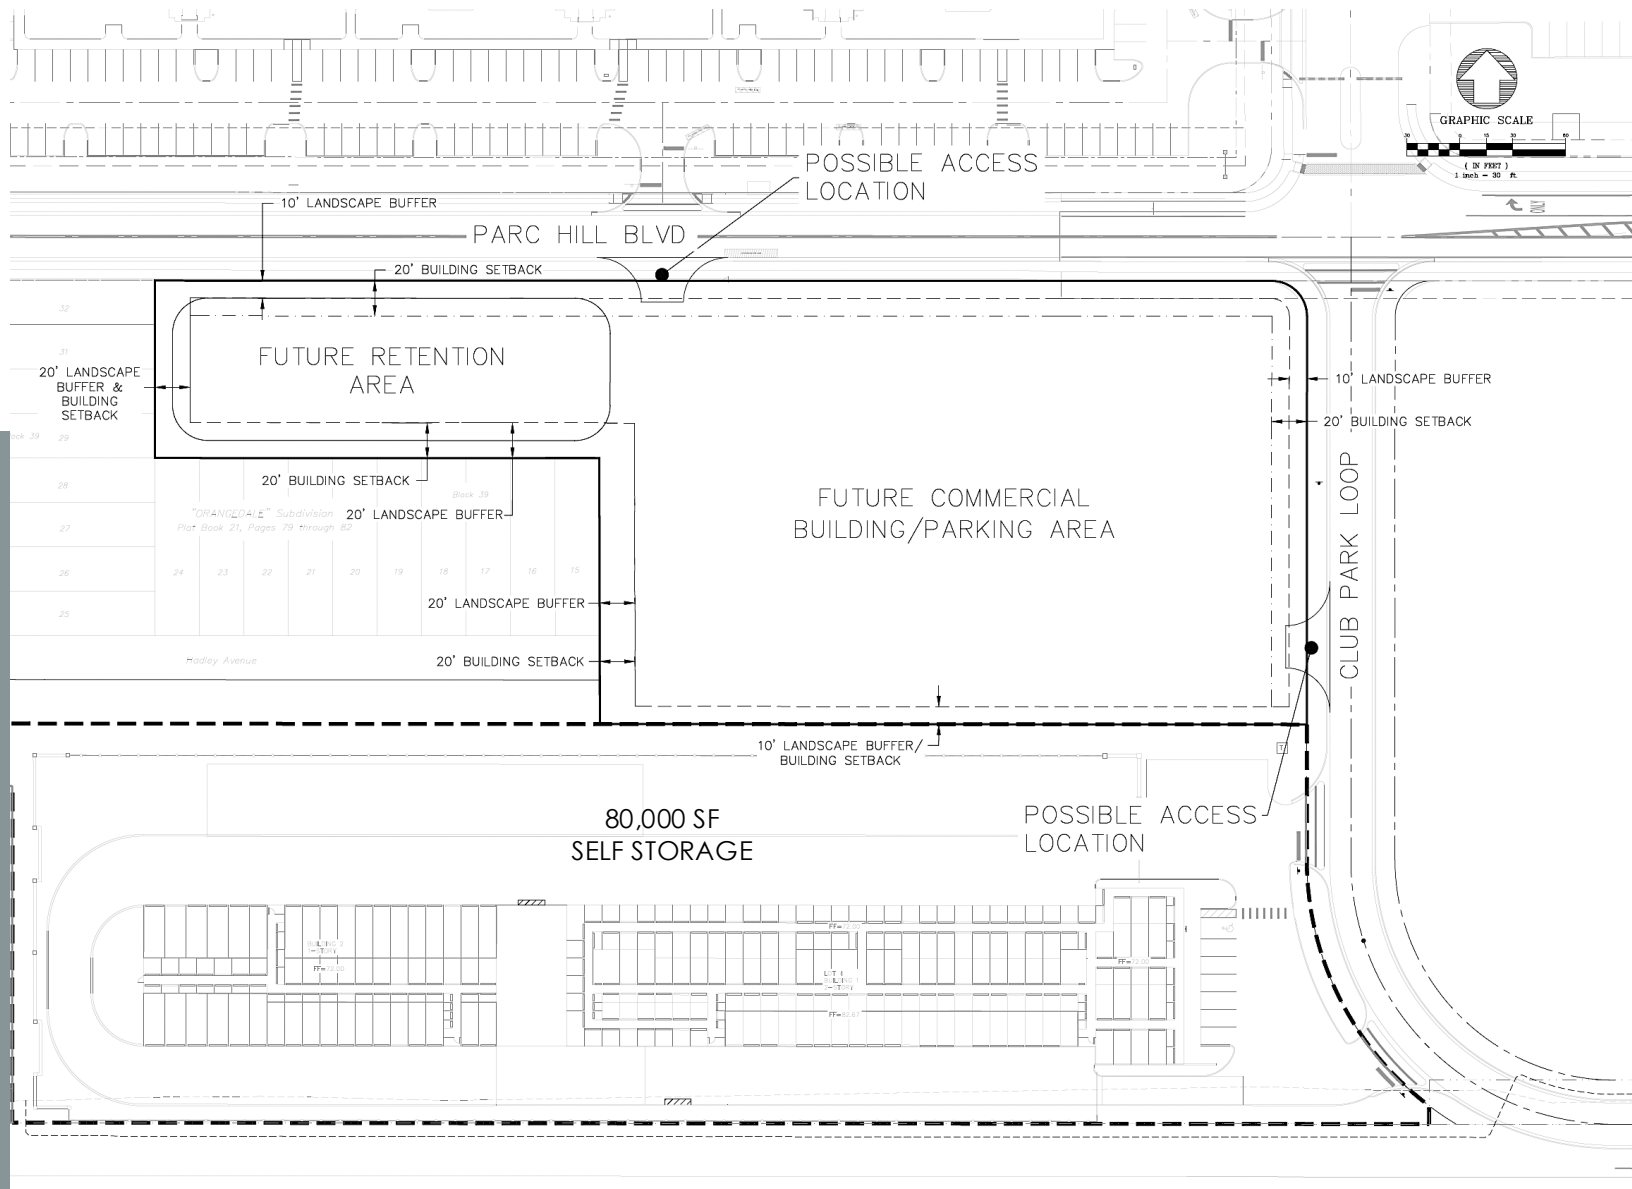

PROPERTY DETAILS

- The property is positioned in a highly desirable location surrounded by a mix of established and forthcoming retail. Boasting an impressive lineup of national retailers nearby, such as Walmart, Home Depot, Lowe's, Target, Aldi, Ross, Kohl's, Five Below, Michael's, Petco, and ULTA Beauty.
- Complimented by a diverse blend of existing and upcoming residential developments, the area is poised for sustained growth, ensuring a steady stream of potential customers and patrons for businesses located within the vicinity.
- Strategically positioned just 1-mile away from Advent Health Fish Memorial and within easy reach of the major thoroughfare I-4, the property enjoys exceptional accessibility and convenience for both clients and employees alike.
- Ideal for a diverse range of uses including medical facilities, daycare centers, professional offices, and retail outlets, the property presents an unparalleled opportunity for businesses seeking a dynamic and thriving locale to establish their presence.