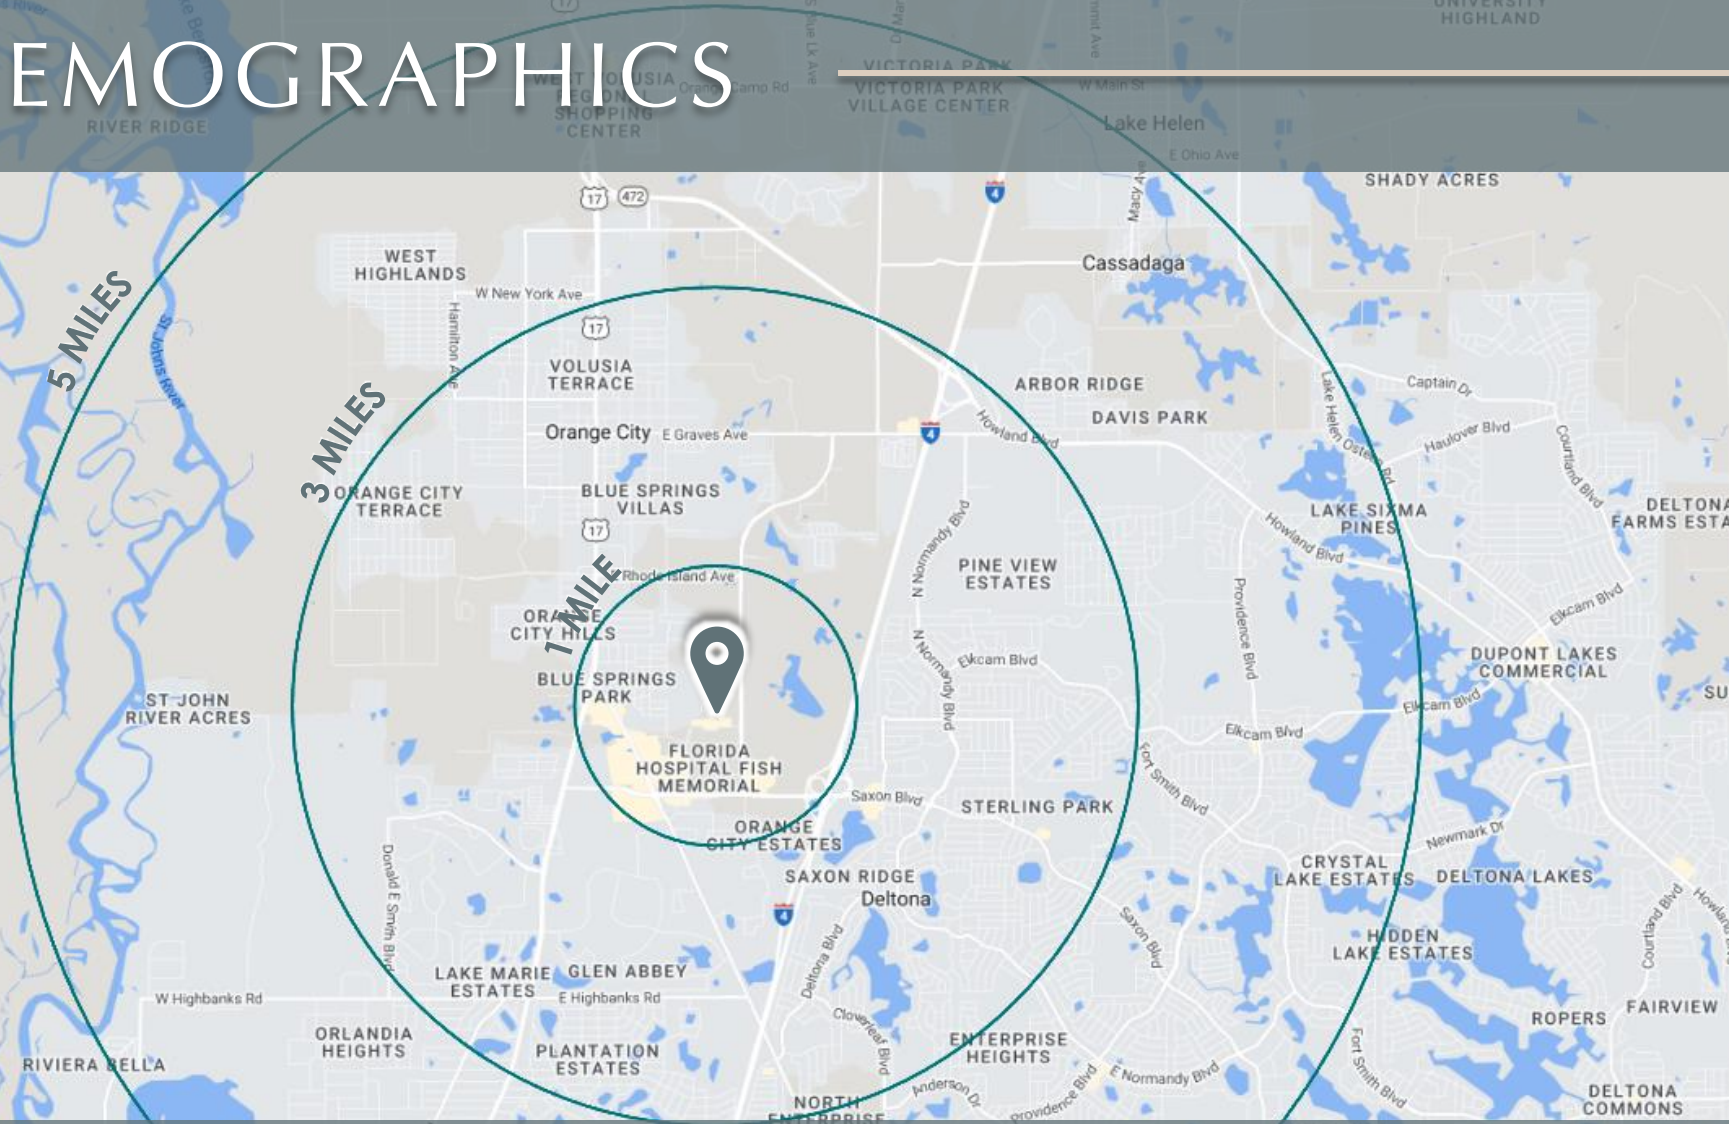

PROPERTY DETAILS

- The property is positioned in a highly desirable location surrounded by a mix of established and forthcoming retail. Boasting an impressive lineup of national retailers nearby, such as Walmart, Home Depot, Lowe's, Target, Aldi, Ross, Kohl's, Five Below, Michael's, Petco, and ULTA Beauty.
- Complimented by a diverse blend of existing and upcoming residential developments, the area is poised for sustained growth, ensuring a steady stream of potential customers and patrons for businesses located within the vicinity.
- Strategically positioned just 1-mile away from Advent Health Fish Memorial and within easy reach of the major thoroughfare I-4, the property enjoys exceptional accessibility and convenience for both clients and employees alike.
- Ideal for a diverse range of uses including medical facilities, daycare centers, professional offices, and retail outlets, the property presents an unparalleled opportunity for businesses seeking a dynamic and thriving locale to establish their presence.

DEMOGRAPHICS

POPULATION

1 MI- 3,560
 3 MI- 53,728
 5 MI- 109,830

AVG HH INCOME

1 MI- \$74,937
 3 MI- \$93,657
 5 MI- \$95,873

DAYTIME POPULATION

1 MI- 4,714
 3 MI- 33,237
 5 MI- 62,120

MEDIAN AGE