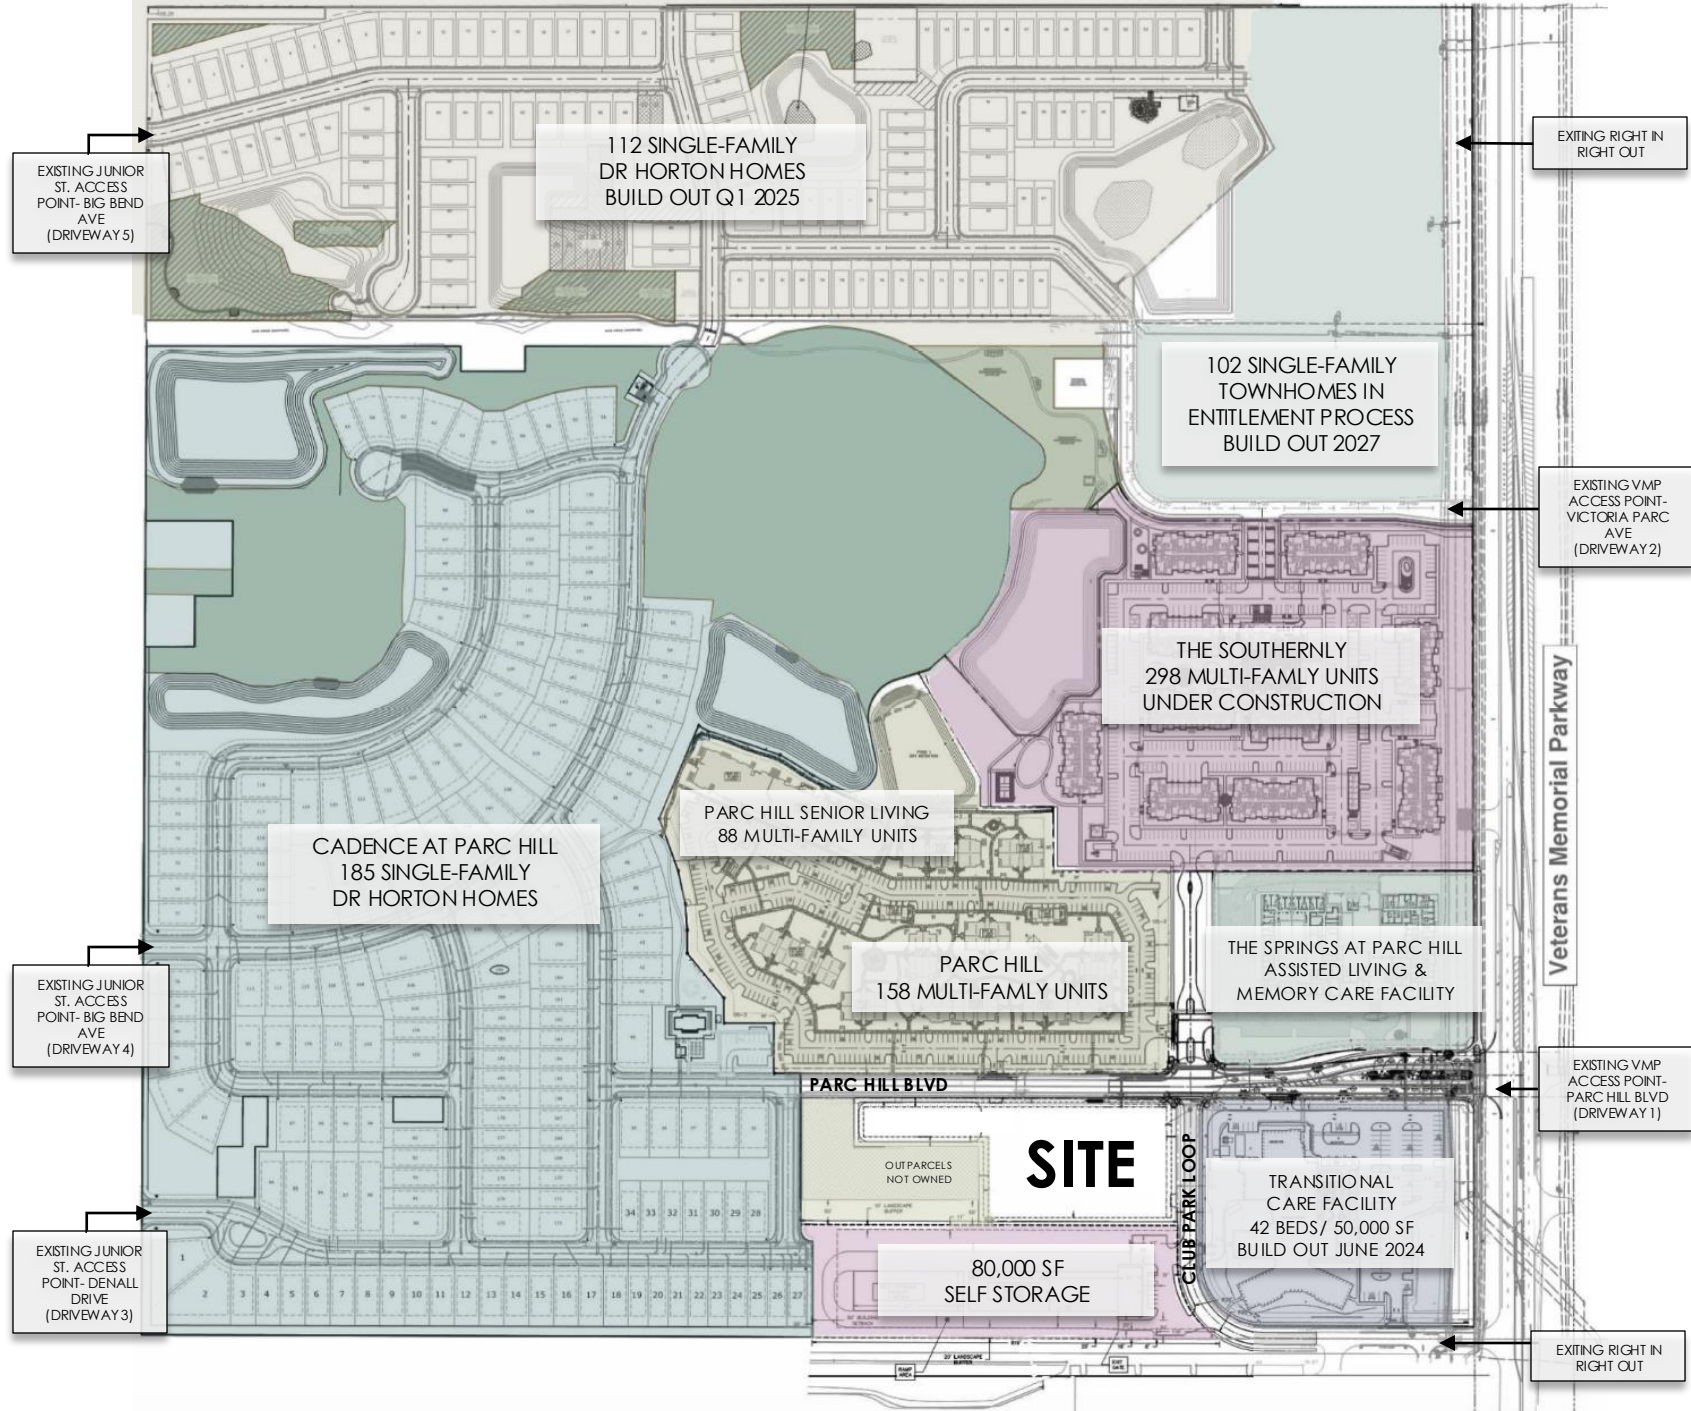

PARC HILL

PREMIER LAND FOR SALE IN ORANGE CITY

2.9 ACRES AVAILABLE

PARC HILL BLVD | ORANGE CITY, FL 32763

AROUND TOWN

1,500+ MULTI-FAMILY UNITS PROPOSED
298 MULTI-FAMILY UNITS UNDER CONSTRUCTION
112 SINGLE FAMILY HOMES UNDER CONSTRUCTION

PROPERTY DETAILS

- The property is positioned in a highly desirable location surrounded by a mix of established and forthcoming retail. Boasting an impressive lineup of national retailers nearby, such as Walmart, Home Depot, Lowe's, Target, Aldi, Ross, Kohl's, Five Below, Michael's, Petco, and ULTA Beauty.
- Complimented by a diverse blend of existing and upcoming residential developments, the area is poised for sustained growth, ensuring a steady stream of potential customers and patrons for businesses located within the vicinity.
- Strategically positioned just 1-mile away from Advent Health Fish Memorial and within easy reach of the major thoroughfare I-4, the property enjoys exceptional accessibility and convenience for both clients and employees alike.
- Ideal for a diverse range of uses including medical facilities, daycare centers, professional offices, and retail outlets, the property presents an unparalleled opportunity for businesses seeking a dynamic and thriving locale to establish their presence.