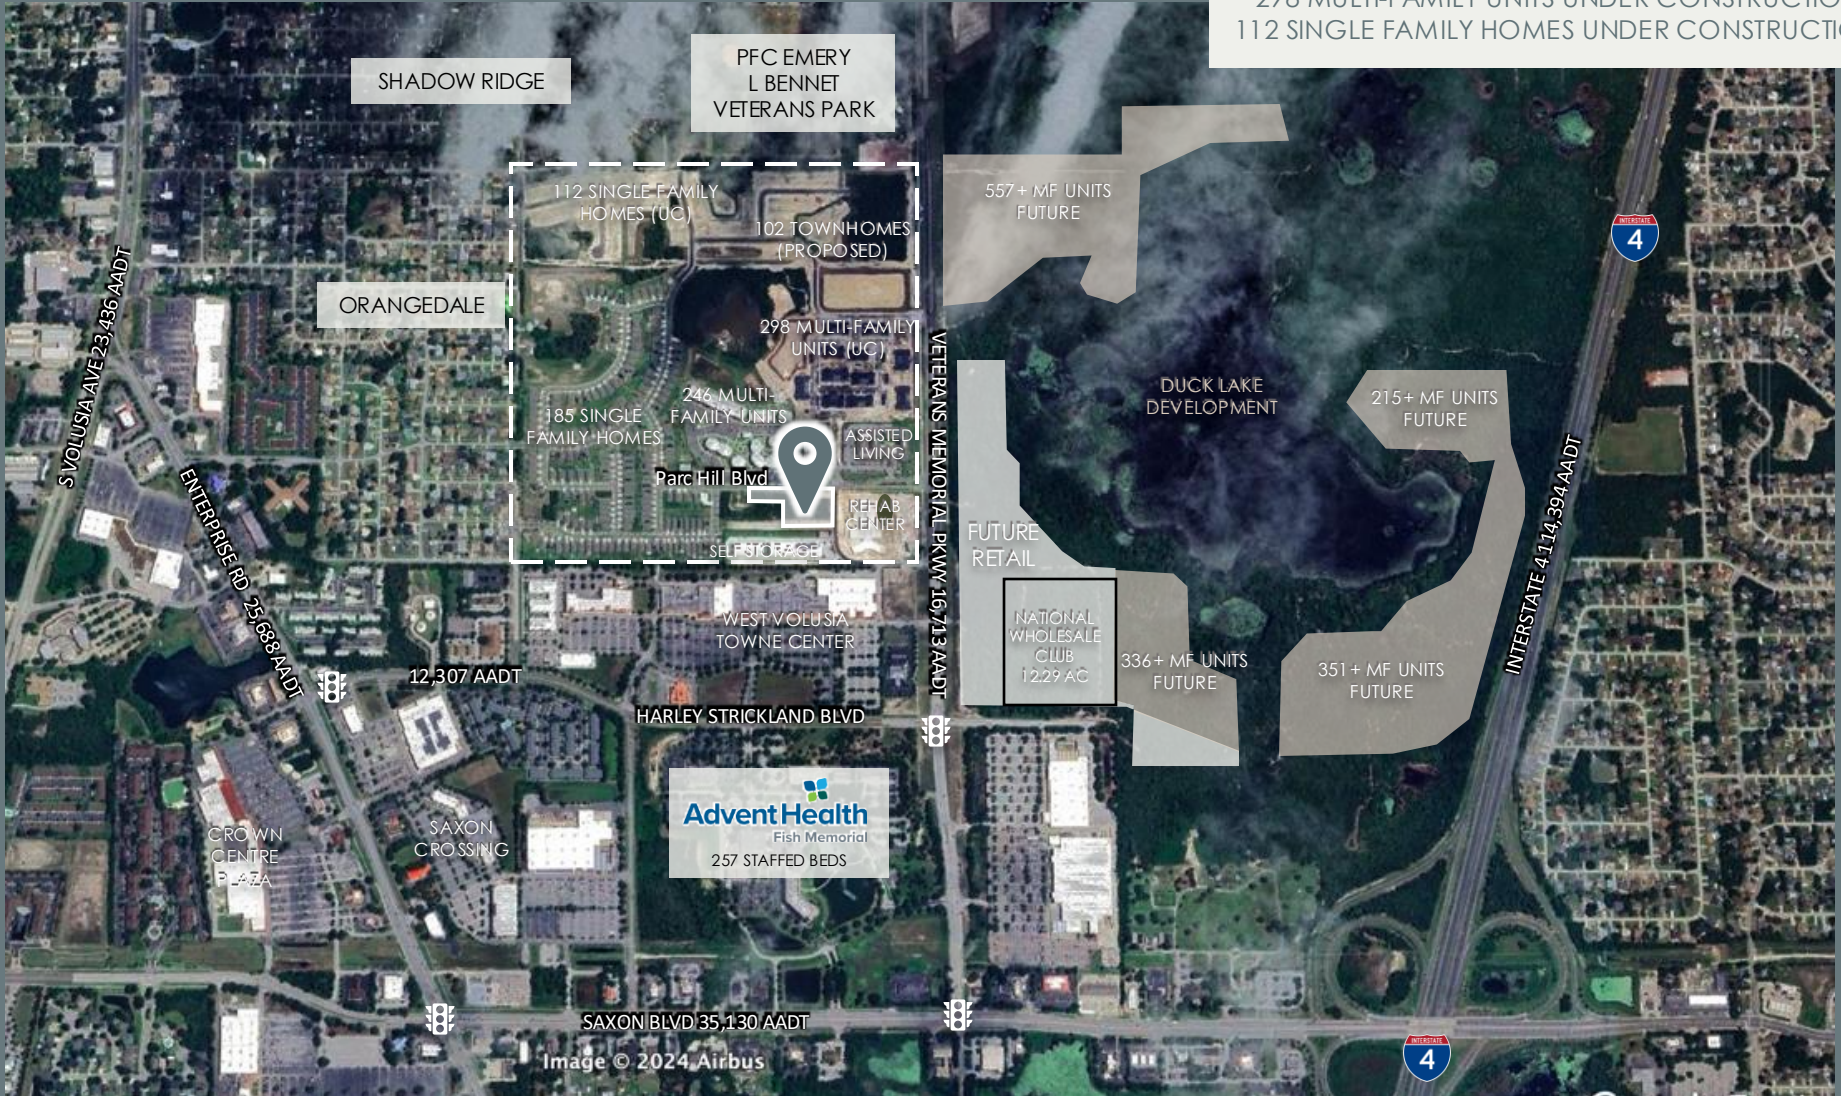

PARC HILL

PREMIER LAND FOR SALE IN ORANGE CITY

2.9 ACRES AVAILABLE

PARC HILL BLVD | ORANGE CITY, FL 32763

AROUND TOWN

1,500+ MULTI-FAMILY UNITS PROPOSED
298 MULTI-FAMILY UNITS UNDER CONSTRUCTION
112 SINGLE FAMILY HOMES UNDER CONSTRUCTION

PROPERTY DETAILS

- The property is positioned in a highly desirable location surrounded by a mix of established and forthcoming retail. Boasting an impressive lineup of national retailers nearby, such as Walmart, Home Depot, Lowe's, Target, Aldi, Ross, Kohl's, Five Below, Michael's, Petco, and ULTA Beauty.
- Complimented by a diverse blend of existing and upcoming residential developments, the area is poised for sustained growth, ensuring a steady stream of potential customers and patrons for businesses located within the vicinity.
- Strategically positioned just 1-mile away from Advent Health Fish Memorial and within easy reach of the major thoroughfare I-4, the property enjoys exceptional accessibility and convenience for both clients and employees alike.
- Ideal for a diverse range of uses including medical facilities, daycare centers, professional offices, and retail outlets, the property presents an unparalleled opportunity for businesses seeking a dynamic and thriving locale to establish their presence.